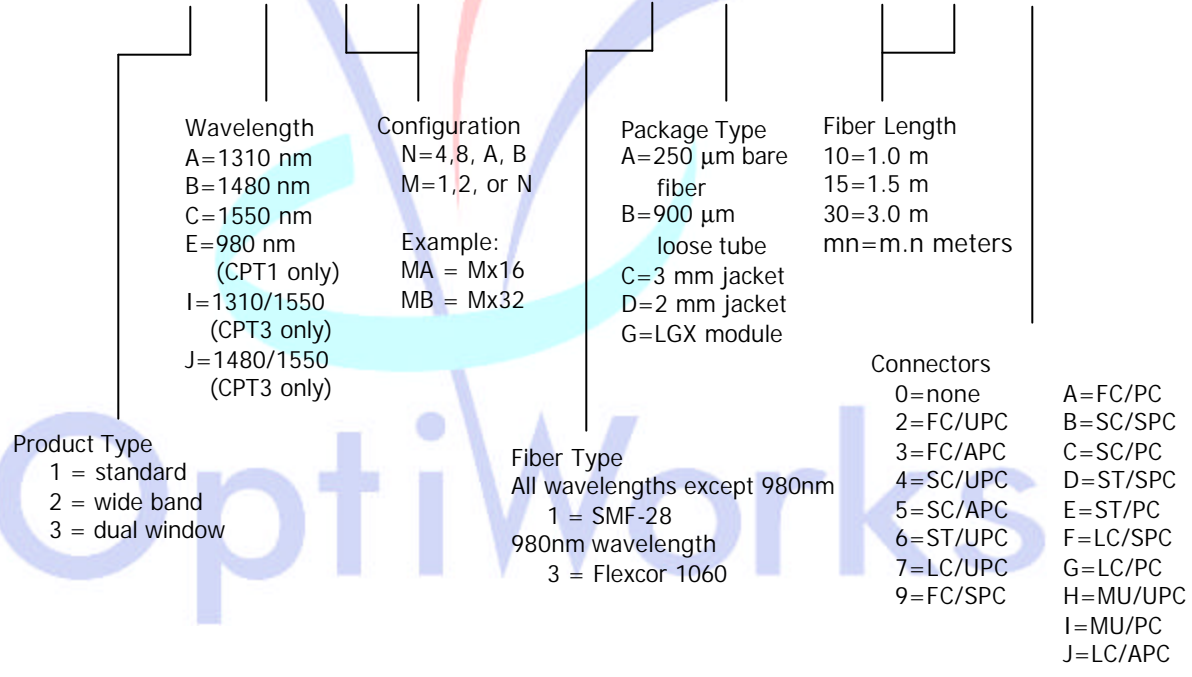

Product Family: CPT Series

CPT	Single-mode fused tree or star couplers operating in the 1310 nm, 1480 nm, and/or 1550 nm regions (Center wavelength = λ_c).	CPT1: Single-mode tree or star couplers operate over ($\lambda_c \pm 10$) nm wavelength range. CPT2: Single-mode tree or star couplers operate over ($\lambda_c \pm 40$) nm wavelength range. CPT3: Single-mode tree or star couplers operate over dual wavelength windows (1310$\pm$40/1550$\pm$40 nm or 1480$\pm$40/1550$\pm$40 nm)

Part Number for CPT Family

OptiWorks Inc., 44951 Industrial Drive, Fremont, CA 94538 Tel: +1 510 438 4560 Fax: +1 510 438 4470

Email: Sales@optiworks.com